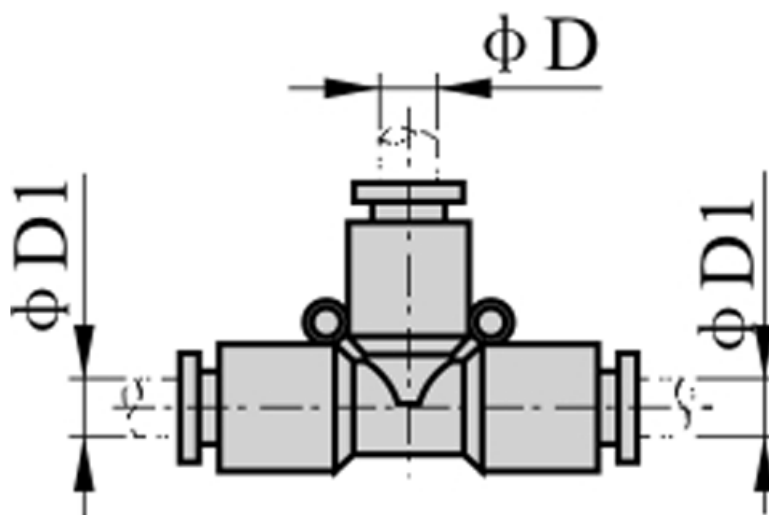

Article number: 58EPE16

Description: Fitting EPE16 Tee connector
tube diameter 16 - 16

Measures

D = 16

D1 = 16